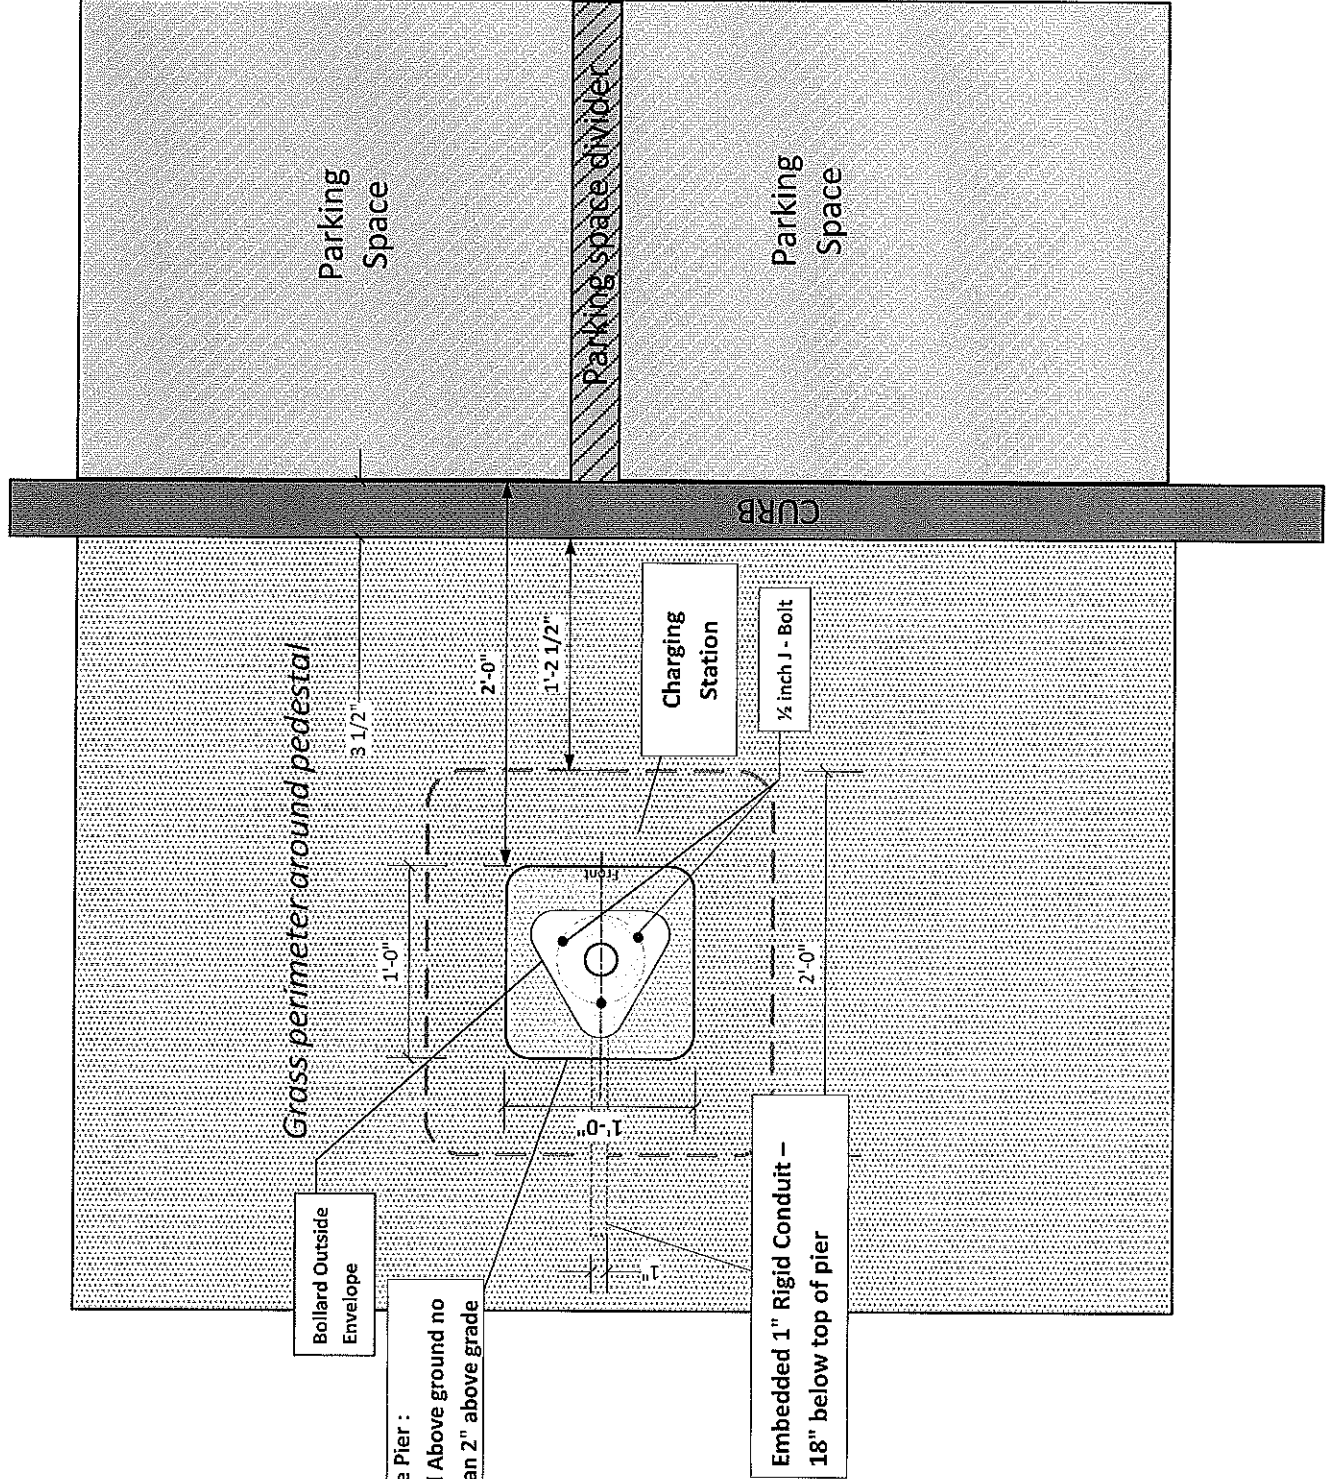

Plugin Stations Online – Plan View (Bolt Pattern)

September 22, 2017

TITLE	EVSE Concrete Pier Plan View
DESCRIPTION	EVSE – Charging station position relative to parking (Bolt Pattern)
SCALE	1: 12

DRAWN BY	DENIS COLLET
----------	--------------