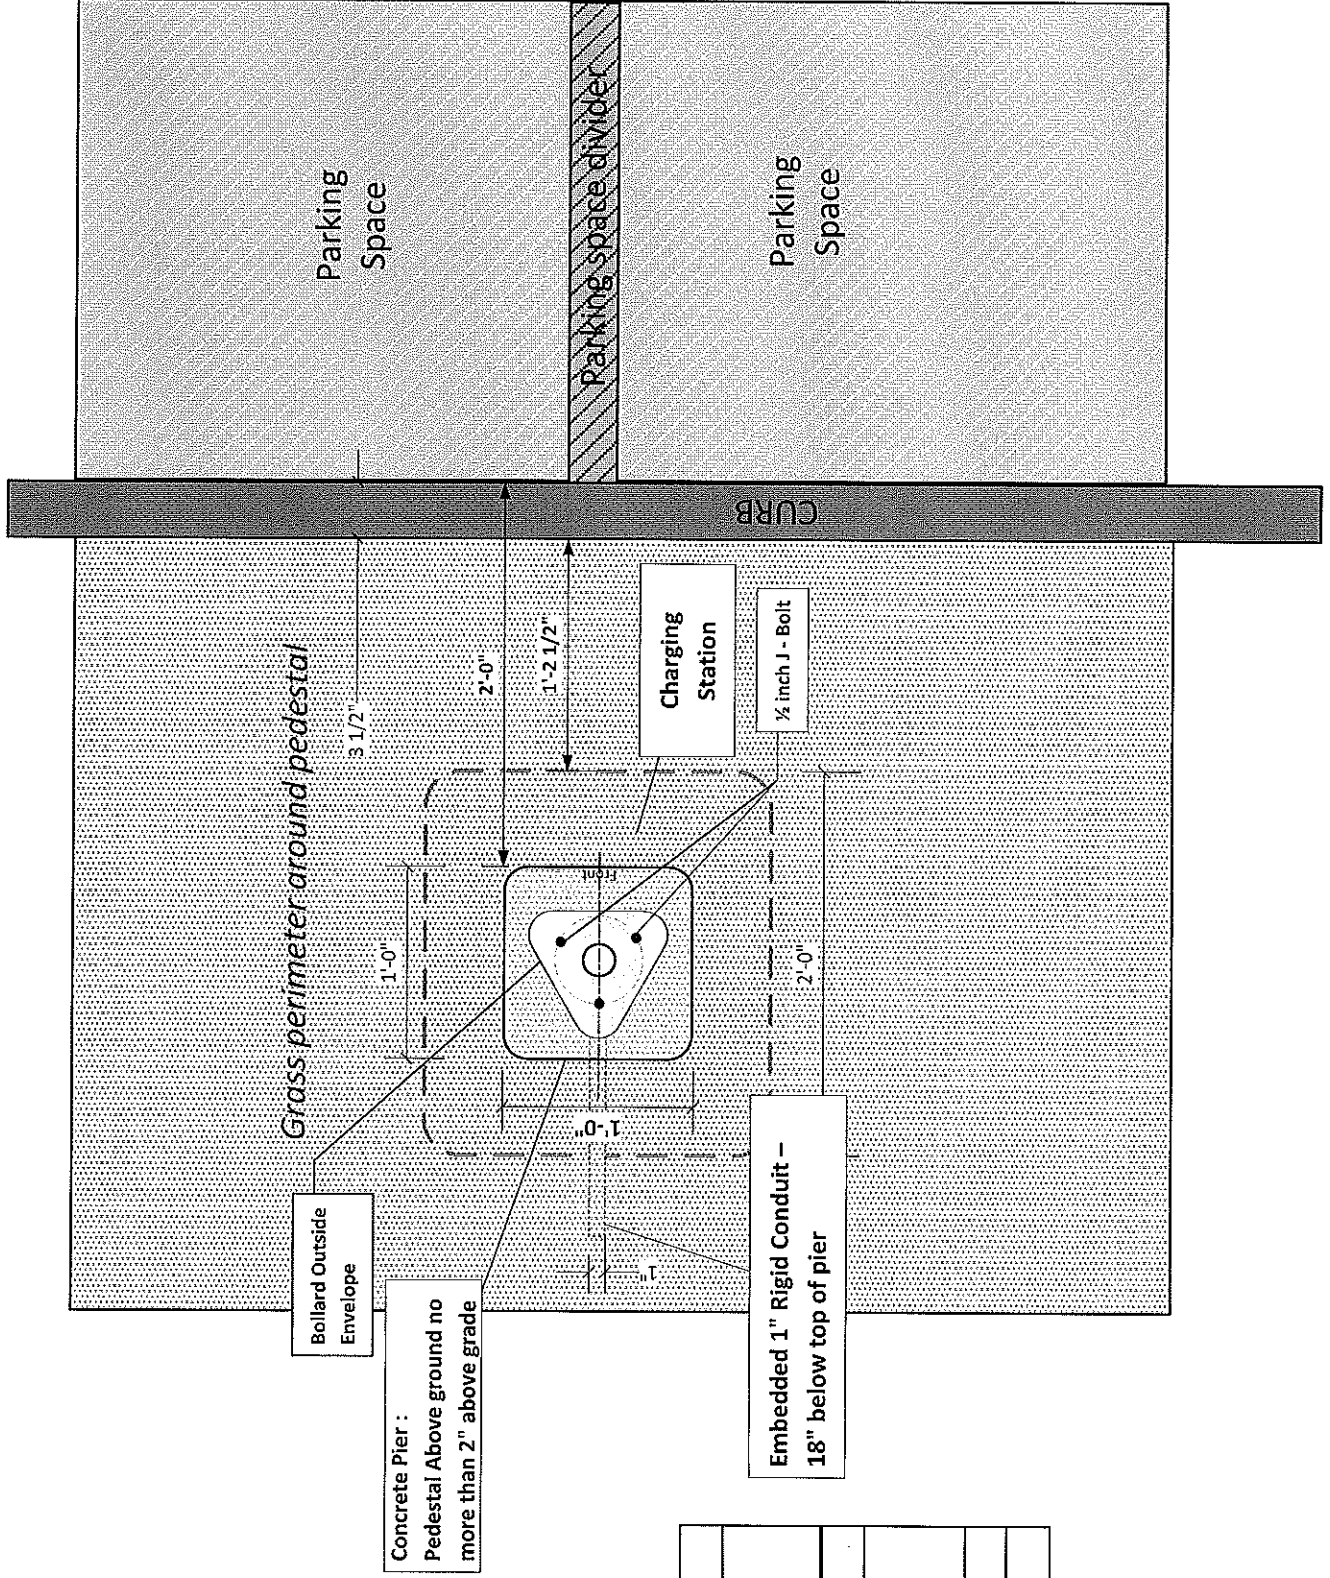

# Plugin Stations Online – Elevation View of Pier Installation

September 22, 2017

Level  
Elevation

TITLE	EVSE Concrete Pier elevation
DESCRIPTION	EVSE – Charging station position relative to parking
SCALE	1: 12

DRAWN BY	DENIS COLLET
----------	--------------

<b>TITLE</b>	EVSE Concrete Pier Plan View
<b>DESCRIPTION</b>	EVSE – Charging station position relative to parking (Bolt Pattern)
<b>SCALE</b>	1: 12

<b>DRAWN BY</b>	DENIS COLLET
-----------------	--------------