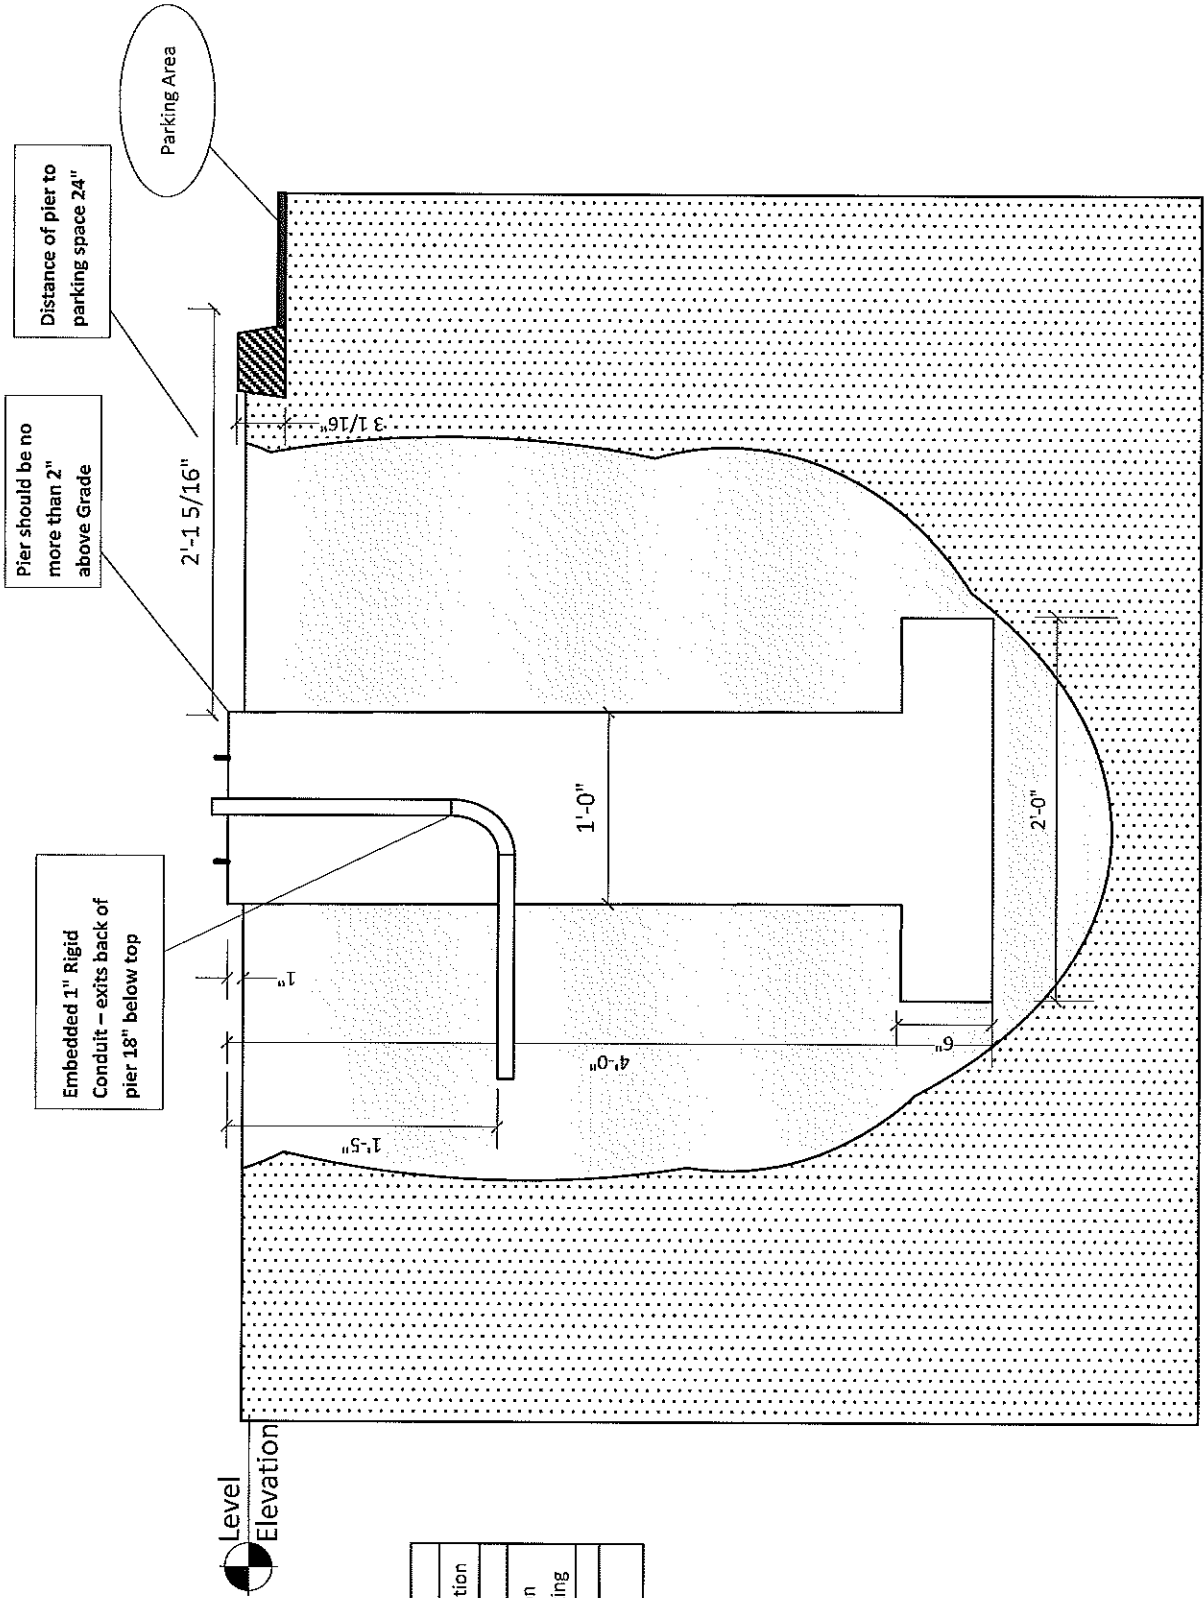

# Plugin Stations Online – Elevation View of Pier Installation

September 22, 2017

Level  
Elevation

TITLE	EVSE Concrete Pier elevation
DESCRIPTION	EVSE – Charging station position relative to parking
SCALE	1: 12

DRAWN BY	DENIS COLLET
----------	--------------

<b>TITLE</b>	EVSE Concrete Pier Plan View
<b>DESCRIPTION</b>	EVSE – Charging station position relative to parking (Bolt Pattern)
<b>SCALE</b>	1: 12

<b>DRAWN BY</b>	DENIS COLLET
-----------------	--------------